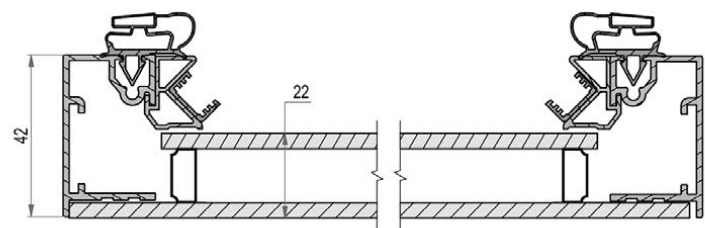

PU243-05-00

- . hinge door
- . anodised aluminium profile and PVC profile
- . screen printed glass
- . double insulated glass with soft Low-E glass for refrigerators (optional with LED stripes)
- . tripple insulated glass for freezers
- . double insulated glass with foil "energy glass" for refrigerators or freezers