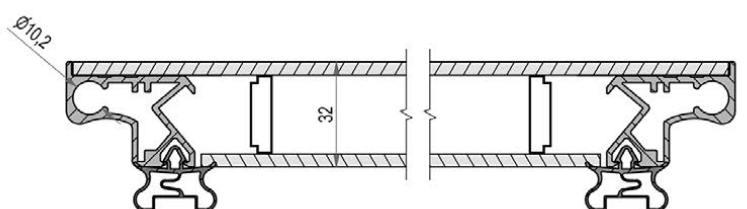

PU243-05-00

- . hinge door
- . anodised aluminium profile and PVC profile
- . screen printed glass
- . double insulated glass with soft Low-E glass for refrigerators (optional with LED stripes)
- . tripple insulated glass for freezers
- . double insulated glass with foil "energy glass" for refrigerators or freezers

PU243-06-00

- . hinge door for refrigerators
- . anodised aluminium profile
- . screen printed glass
- . double insulated glass with soft Low-E glass

PU243-09-00

- . hinge door for refrigerators and freezers
- . anodised aluminium profile
- . screen printed glass
- . double insulated glass with soft Low-E glass for refrigerators
- . tripple insulated glass with soft Low-E glass for freezers
- . double insulated glass with film "energy glass" for refrigerators and freezers
- . optional : integrated LED stripe