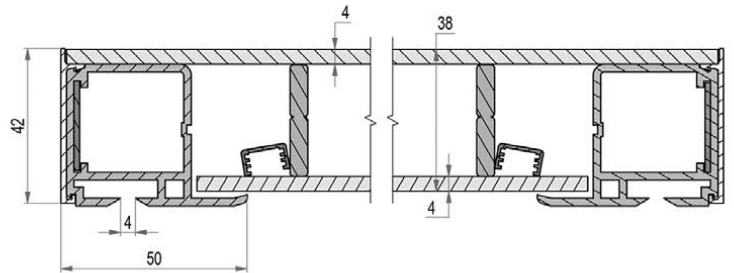

HINGE DOORS

PU243-02-00

- . hinge door
- . anodised aluminium and PVC profile
- . screen printed glass
- . double insulated glass with soft Low-E glass for refrigerators
- . tripple insulated glass with soft Low-E glass for freezers
- . double insulated glass with film "energy glass" for refrigerators and freezers
- . integrated LED stripes(patent pending)