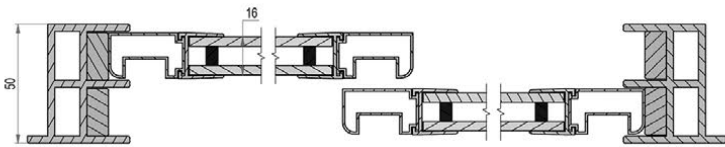

SLIDING DOORS

PU243-04-00

- . sliding glass doors
- . anodised aluminium and PVC profile
- . gravity self closing
- . custom made frame (steel,aluminium or plastic)
- . screen printed glass 12mm
- . double insulated glass with soft Low-E glass

PU243-08-00

- . sliding glass doors
- . PVC frame
- . PVC profiles
- . double insulated glass with soft Low-E glass

Sliding glass doors with non-integrated handle

Sliding glass doors with integrated handle