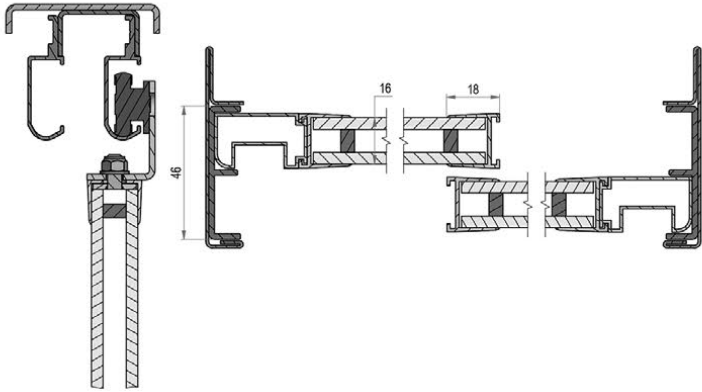

PU243-03-00

- . sliding glass doors
- . PVC profiles (grey,black,gold)
- . custom made frame (steel,aluminium or plastic)
- . double insulated glass with soft Low-E glass