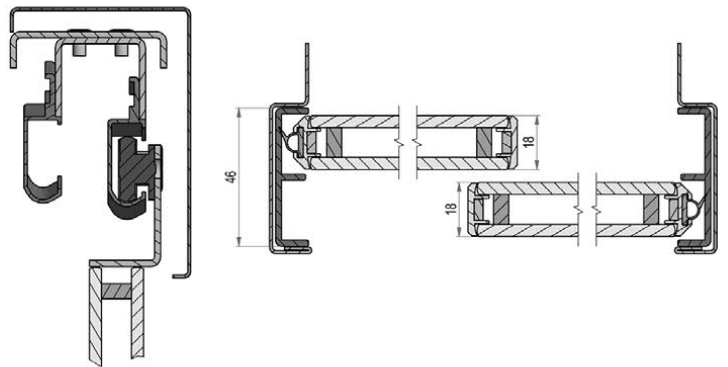

SLIDING DOORS

PU243-04-00

- . sliding glass doors
- . anodised aluminium and PVC profile
- . gravity self closing
- . custom made frame (steel,aluminium or plastic)
- . screen printed glass 12mm
- . double insulated glass with soft Low-E glass