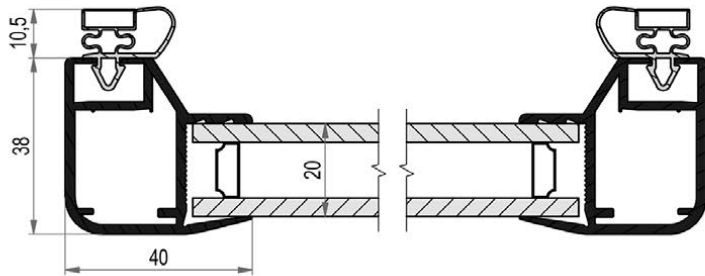

GTB
group

PARTS FOR
YOUR PRODUCTS

www.gtbgroup.cz

**GLASS
DOORS**

PU243-01-00

- . hinge door
- . PVC profiles
- . integrated handle
- . double insulated glass with soft Low-E glass

HINGE DOORS

PU243-02-00