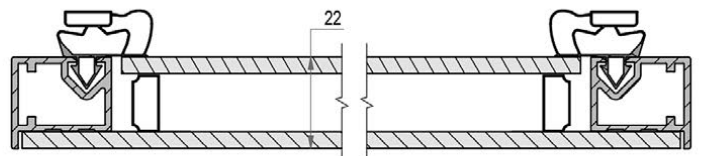

PU243-06-00

- . hinge door for refrigerators
- . anodised aluminium profile
- . screen printed glass
- . double insulated glass with soft Low-E glass