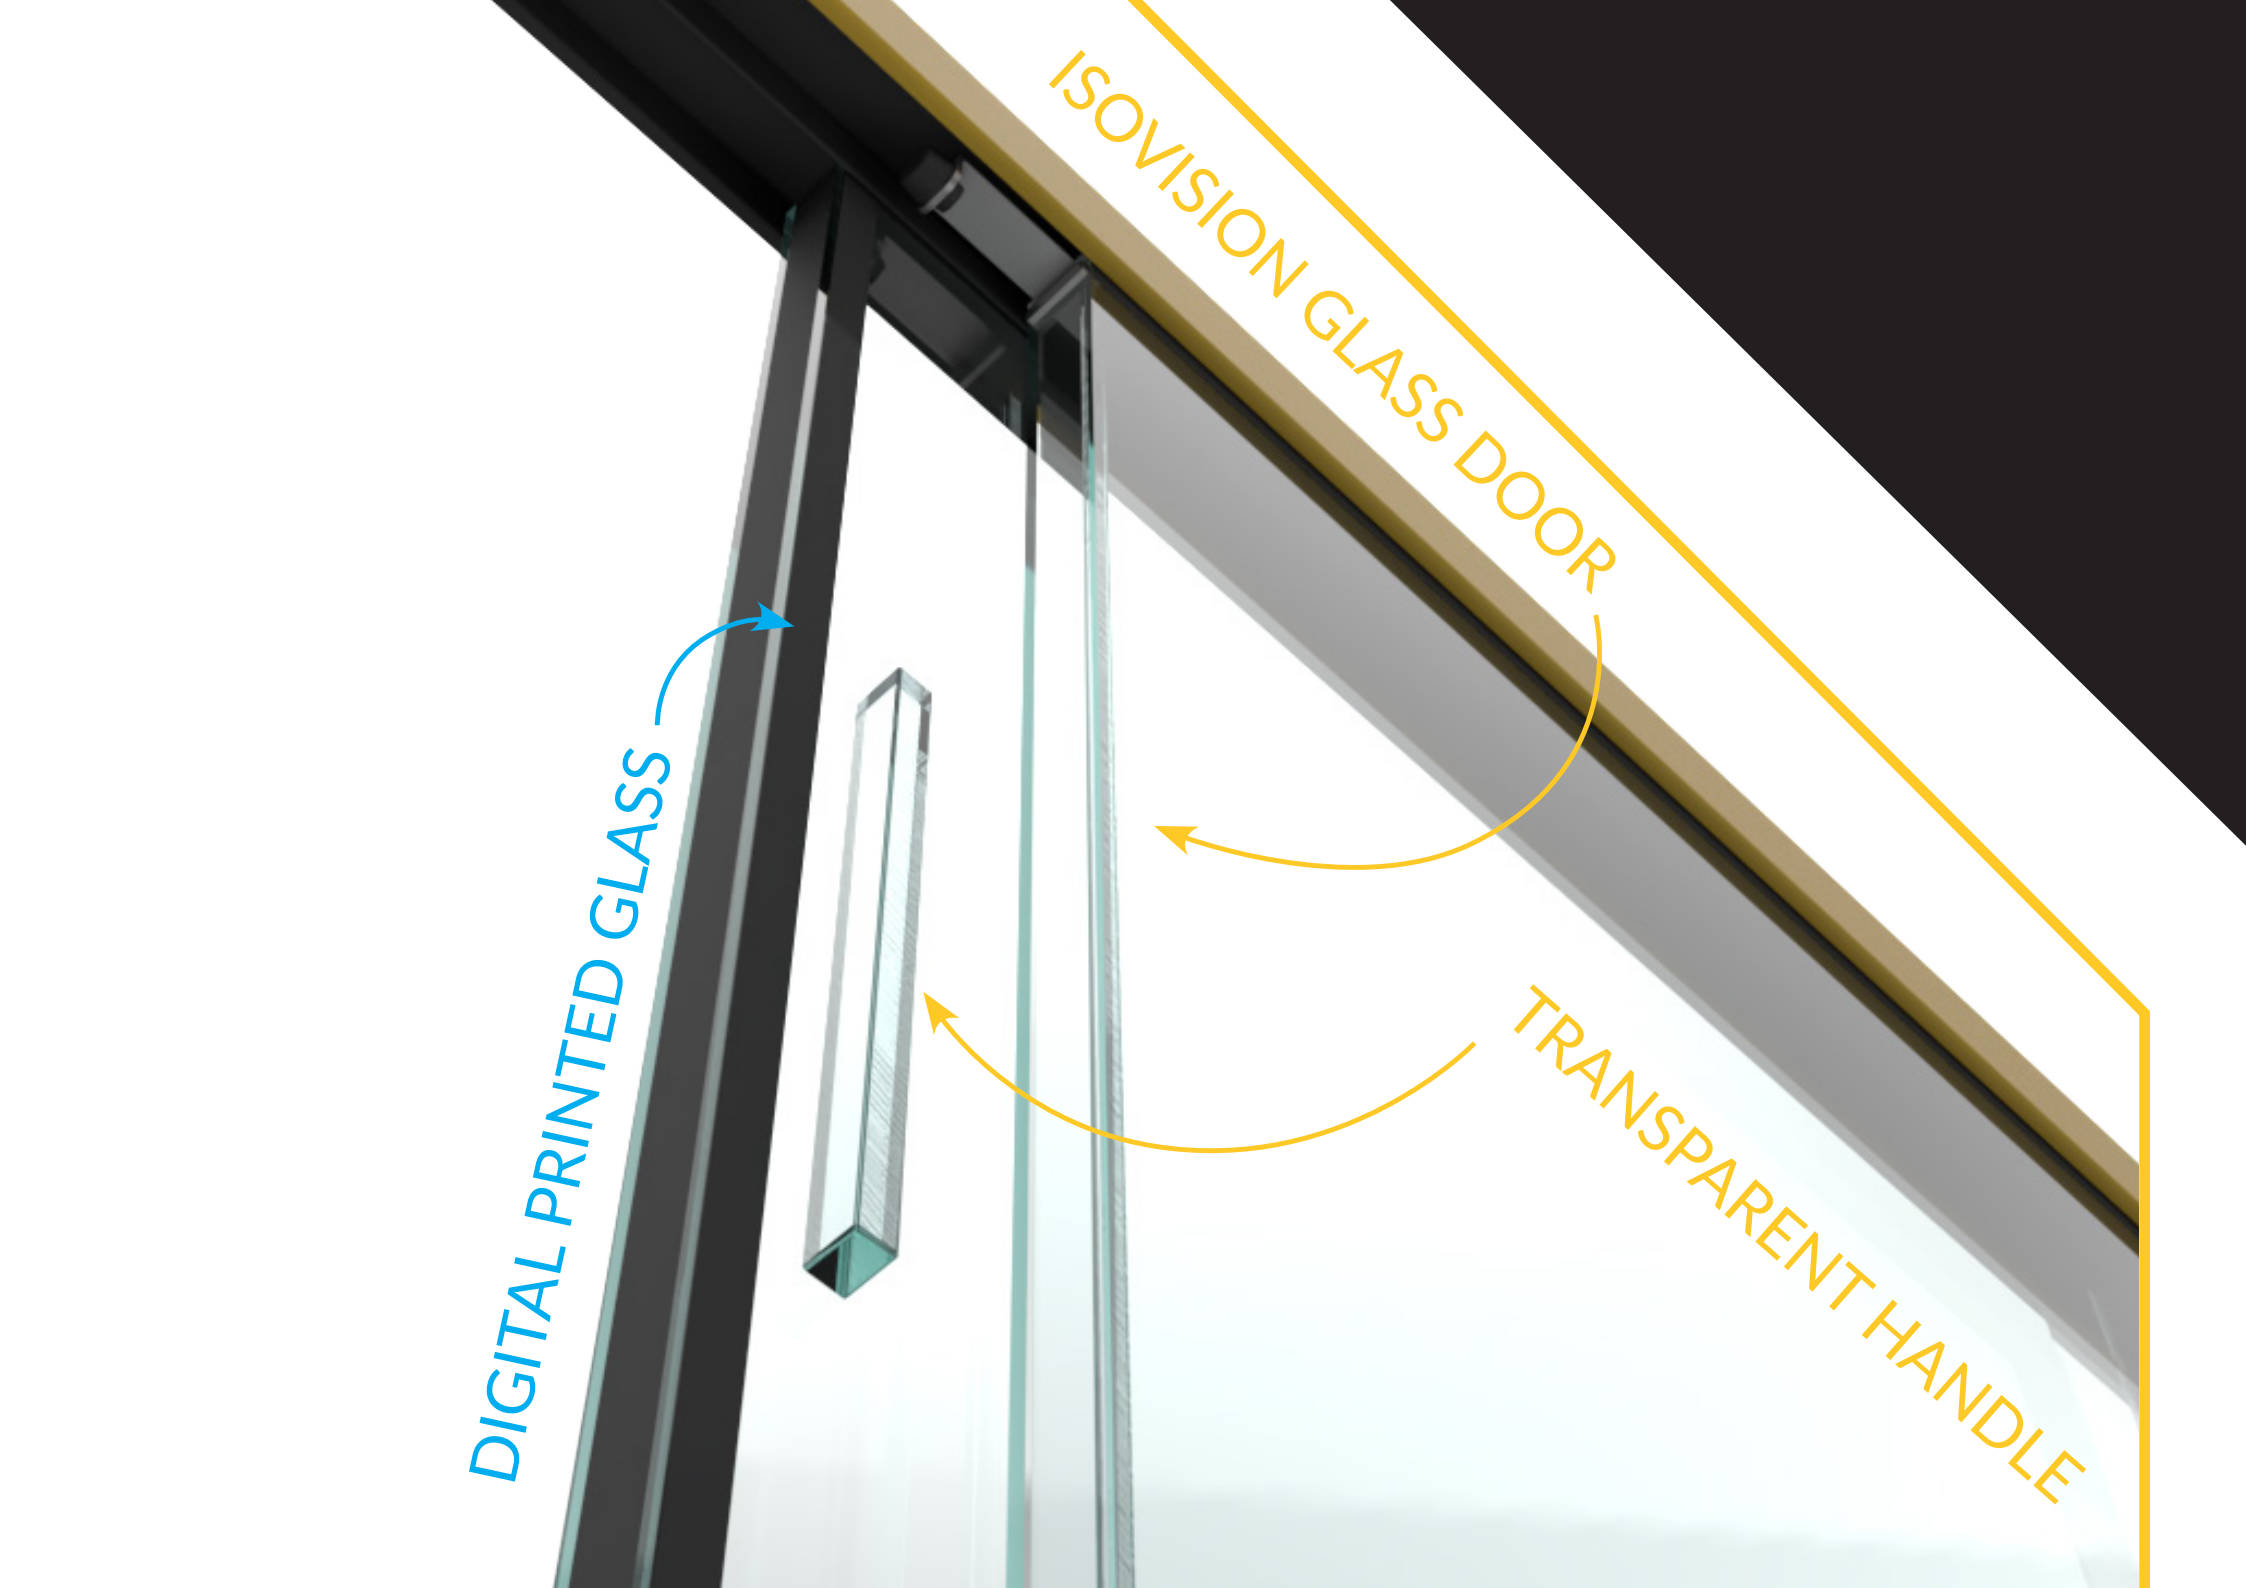

SELF CLOSING SLIDING GLASS DOORS (PU 666-05-00)

with FRAME and transparent ISOVISION insulated glass.

GTB
group

SELF CLOSING FUNCTION simple bottom gravity function

- NO side weights for self-closing doors
- NO door top hanging
- NO self closing mechanism with risk of failure

- YES simple door removing for cleaningjust lift up
- YES simple gravity function

SELF-CLOSING WITH GRAVITY FUNCTION

EASY DRIVE-ON OPENING

SPECIAL PLASTIC FRAME

for refrigerated and heated display cases

YES integrated side soft gaskets

YES plastic bottom rail for rollers with grooves

YES same profile shape (top, bottom and sides)

YES standard grey or black colour

DIGITAL PRINTED GLASS

ISOVISION GLASS DOOR

TRANSPARENT HANDLE

ISOVISION GLASS DOOR

YES transparent ISOVISION glass edge

YES transparent handle

YES U-1,1 W/m²K

YES rollers with grooves

YES digital printed glass

optional accessories:

FRONT DECORATION ALUMINIUM TRIMMING

YES silver anodised like standard