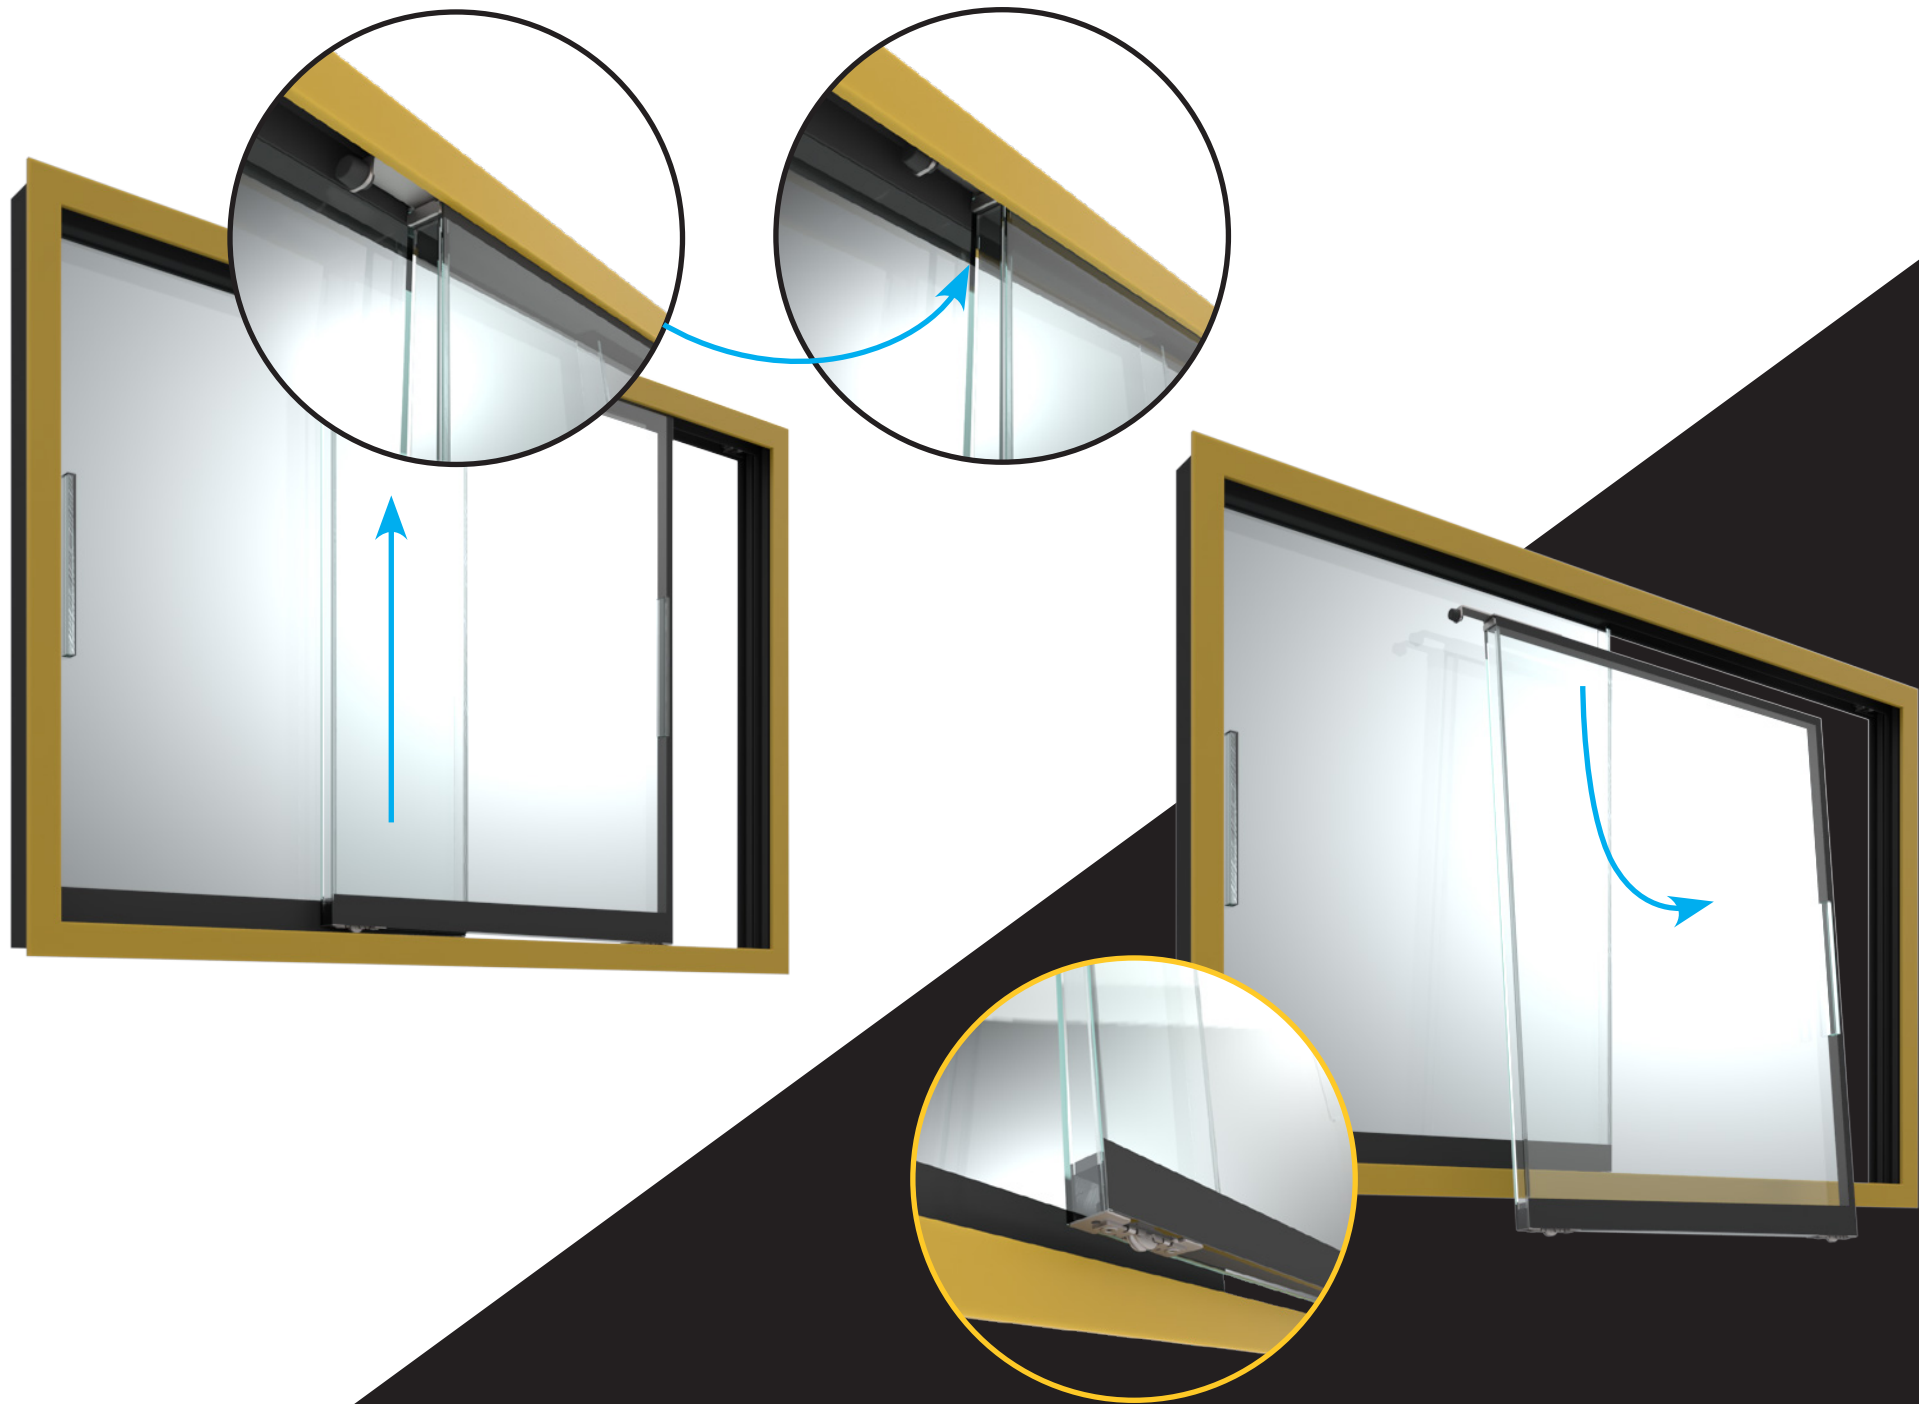

SELF CLOSING SLIDING GLASS DOORS (PU 666-05-00)

with FRAME and transparent ISOVISION insulated glass.

GTB
group

SELF CLOSING FUNCTION simple bottom gravity function

- NO side weights for self-closing doors
- NO door top hanging
- NO self closing mechanism with risk of failure

- YES simple door removing for cleaningjust lift up
- YES simple gravity function

SELF-CLOSING WITH GRAVITY FUNCTION

EASY DRIVE-ON OPENING

SPECIAL PLASTIC FRAME

for refrigerated and heated display cases

YES integrated side soft gaskets

YES plastic bottom rail for rollers with grooves

YES same profile shape (top, bottom and sides)

YES standard grey or black colour

DIGITAL PRINTED GLASS

ISOVISION GLASS DOOR

TRANSPARENT HANDLE

ISOVISION GLASS DOOR

YES transparent ISOVISION glass edge

YES transparent handle

YES U-1,1 W/m²K

YES rollers with grooves

YES digital printed glass

optional accessories:

FRONT DECORATION ALUMINIUM TRIMMING

YES silver anodised like standard