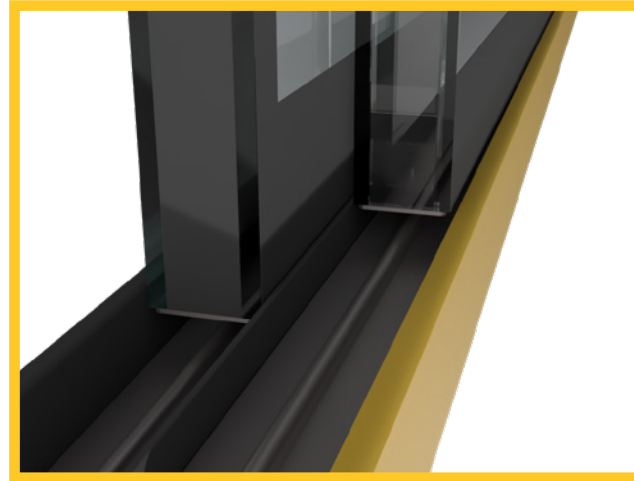

ISOVISION GLASS DOOR

YES transparent ISOVISION glass edge

YES transparent handle

YES U-1,1 W/m²K

YES rollers with grooves

YES digital printed glass