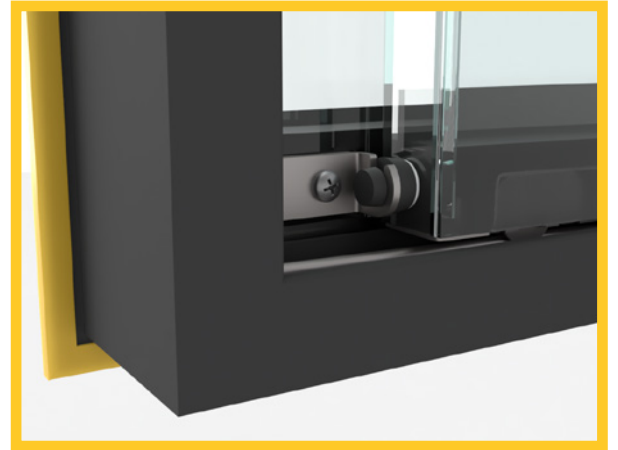

SELF CLOSING SLIDING GLASS DOORS (PU 666-05-00)

with FRAME and transparent ISOVISION insulated glass.

GTB
group

SELF CLOSING FUNCTION simple bottom gravity function

- NO side weights for self-closing doors
- NO door top hanging
- NO self closing mechanism with risk of failure

- YES simple door removing for cleaningjust lift up
- YES simple gravity function

SELF-CLOSING WITH GRAVITY FUNCTION

EASY DRIVE-ON OPENING

SPECIAL PLASTIC FRAME

for refrigerated and heated display cases

YES integrated side soft gaskets

YES plastic bottom rail for rollers with grooves

YES same profile shape (top, bottom and sides)

YES standard grey or black colour

DIGITAL PRINTED GLASS

ISOVISION GLASS DOOR

TRANSPARENT HANDLE

ISOVISION GLASS DOOR