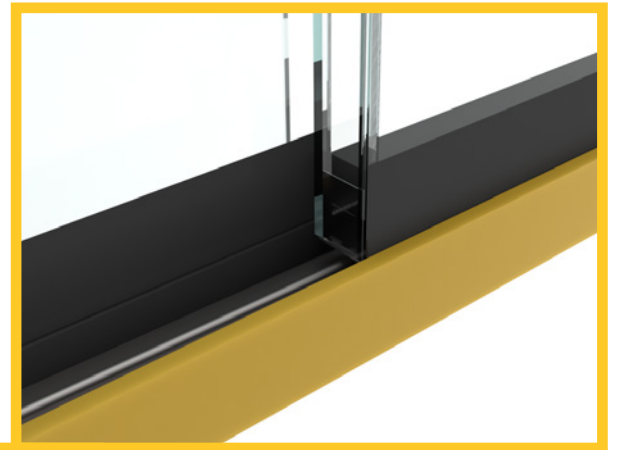

SELF CLOSING SLIDING GLASS DOORS (PU 666-05-00)

with FRAME and transparent ISOVISION insulated glass.

GTB
group

SELF CLOSING FUNCTION simple bottom gravity function

- NO side weights for self-closing doors
- NO door top hanging
- NO self closing mechanism with risk of failure

- YES simple door removing for cleaningjust lift up
- YES simple gravity function

SELF-CLOSING WITH GRAVITY FUNCTION

EASY DRIVE-ON OPENING

SPECIAL PLASTIC FRAME

for refrigerated and heated display cases

YES integrated side soft gaskets

YES plastic bottom rail for rollers with grooves

YES same profile shape (top, bottom and sides)

YES standard grey or black colour

DIGITAL PRINTED GLASS

ISOVISION GLASS DOOR

TRANSPARENT HANDLE

ISOVISION GLASS DOOR

YES painted colours RAL

NO esthetical deformation after plastic extrusion

INDIVIDUAL SOLUTIONS

different types of sliding doors

WITH FRAME

WITHOUT
SIDE FRAME

YES with frame: stable and solid

NO without side frames: elegant and modern