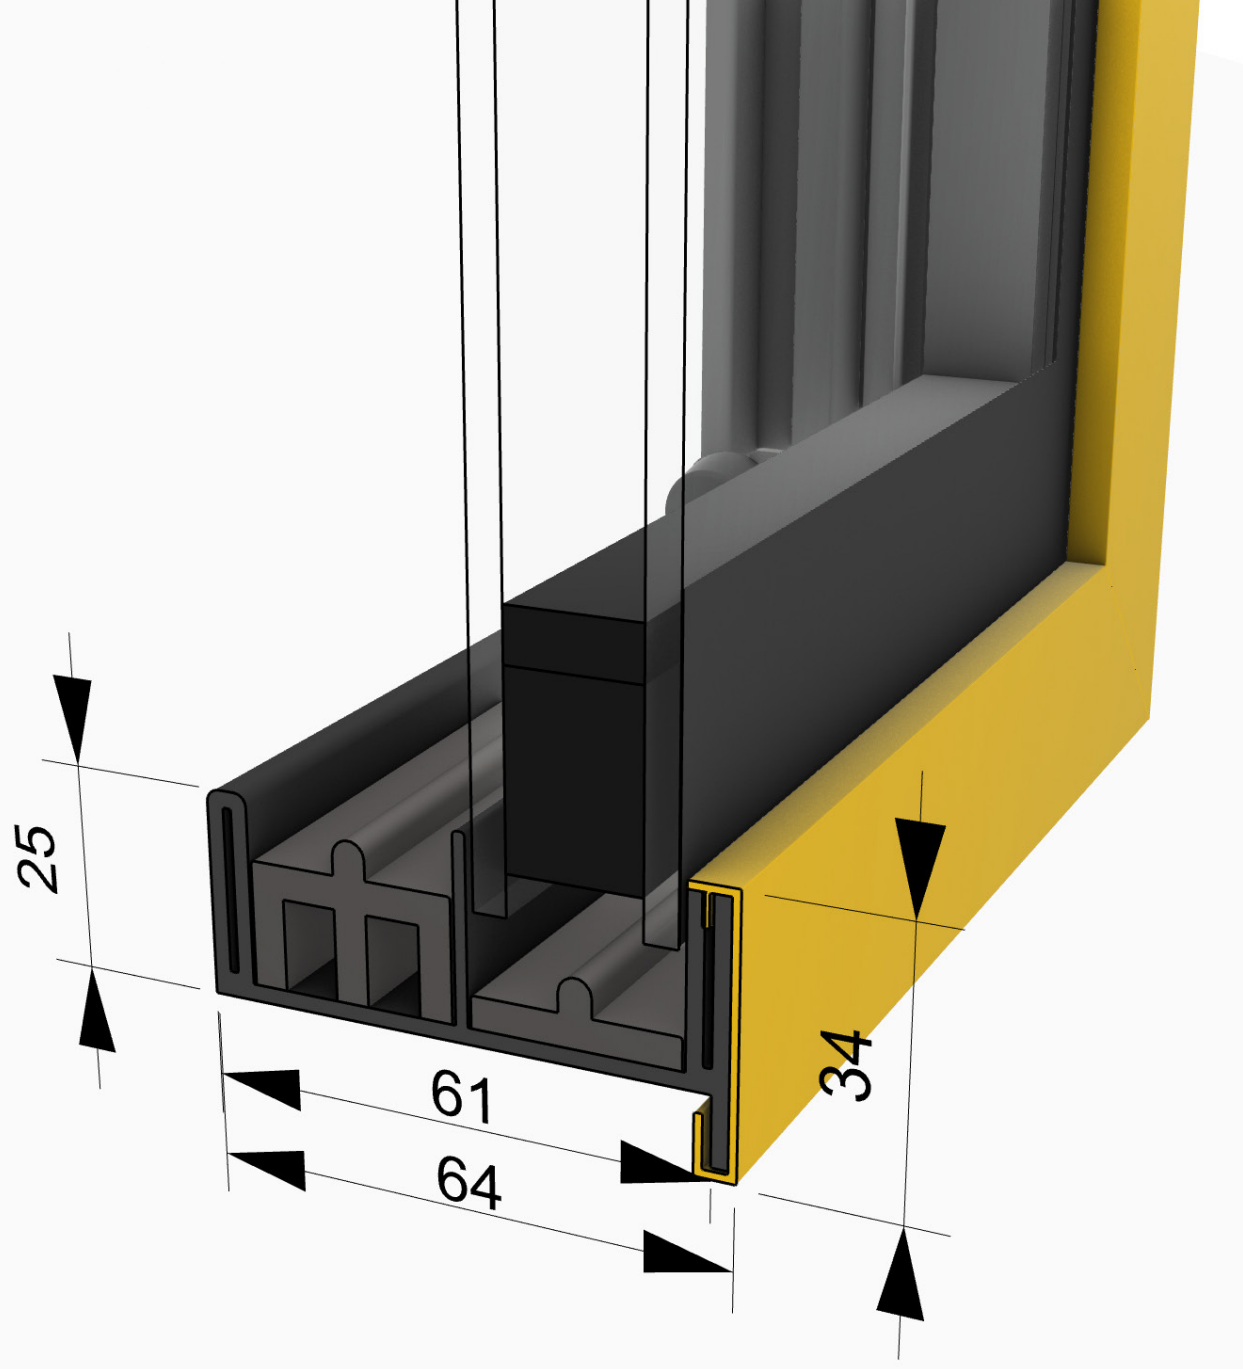

SELF CLOSING SLIDING GLASS DOORS (PU 666-05-00)

with FRAME and transparent ISOVISION insulated glass.

GTB
group

SELF CLOSING FUNCTION simple bottom gravity function

- NO side weights for self-closing doors
- NO door top hanging
- NO self closing mechanism with risk of failure

- YES simple door removing for cleaningjust lift up
- YES simple gravity function

SELF-CLOSING WITH GRAVITY FUNCTION

EASY DRIVE-ON OPENING

SPECIAL PLASTIC FRAME

for refrigerated and heated display cases

YES integrated side soft gaskets

YES plastic bottom rail for rollers with grooves

YES same profile shape (top, bottom and sides)

YES standard grey or black colour

DIGITAL PRINTED GLASS

ISOVISION GLASS DOOR

TRANSPARENT HANDLE

ISOVISION GLASS DOOR

YES transparent ISOVISION glass edge

YES transparent handle

YES U-1,1 W/m²K

YES rollers with grooves

YES digital printed glass

optional accessories:

FRONT DECORATION ALUMINIUM TRIMMING

YES silver anodised like standard