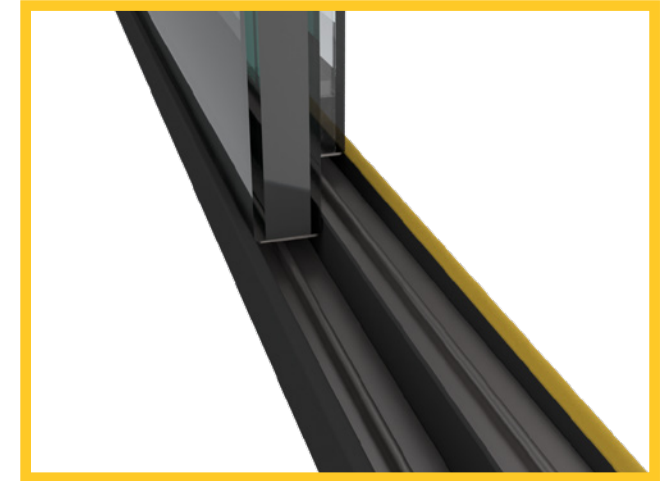

ISOVISION GLASS DOOR

YES transparent ISOVISION glass edge

YES transparent handle

YES U-1,1 W/m²K

YES rollers with grooves

YES digital printed glass