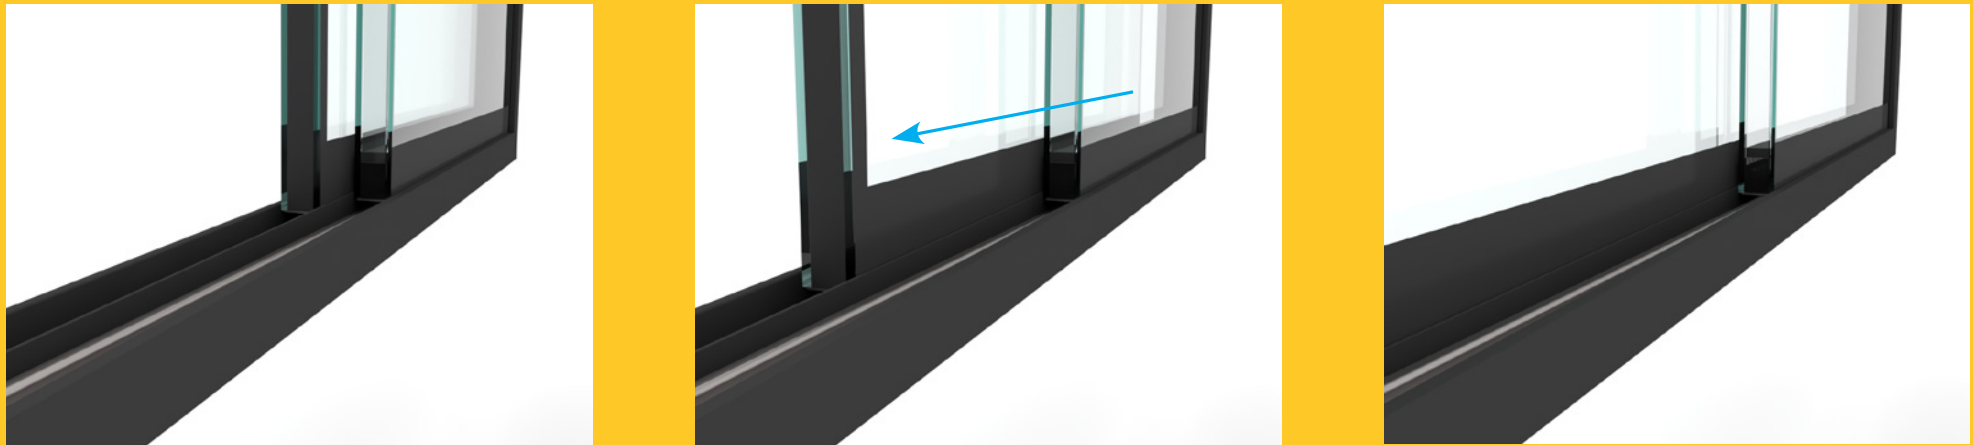

SELF CLOSING SLIDING GLASS DOORS (PU 666-05-00)

with FRAME and transparent ISOVISION insulated glass.

GTB
group

SELF CLOSING FUNCTION simple bottom gravity function

- NO side weights for self-closing doors
- NO door top hanging
- NO self closing mechanism with risk of failure

- YES simple door removing for cleaningjust lift up
- YES simple gravity function

SELF-CLOSING WITH GRAVITY FUNCTION

EASY DRIVE-ON OPENING

SPECIAL PLASTIC FRAME

for refrigerated and heated display cases

YES integrated side soft gaskets

YES plastic bottom rail for rollers with grooves

YES same profile shape (top, bottom and sides)

YES standard grey or black colour

DIGITAL PRINTED GLASS

ISOVISION GLASS DOOR

TRANSPARENT HANDLE

ISOVISION GLASS DOOR