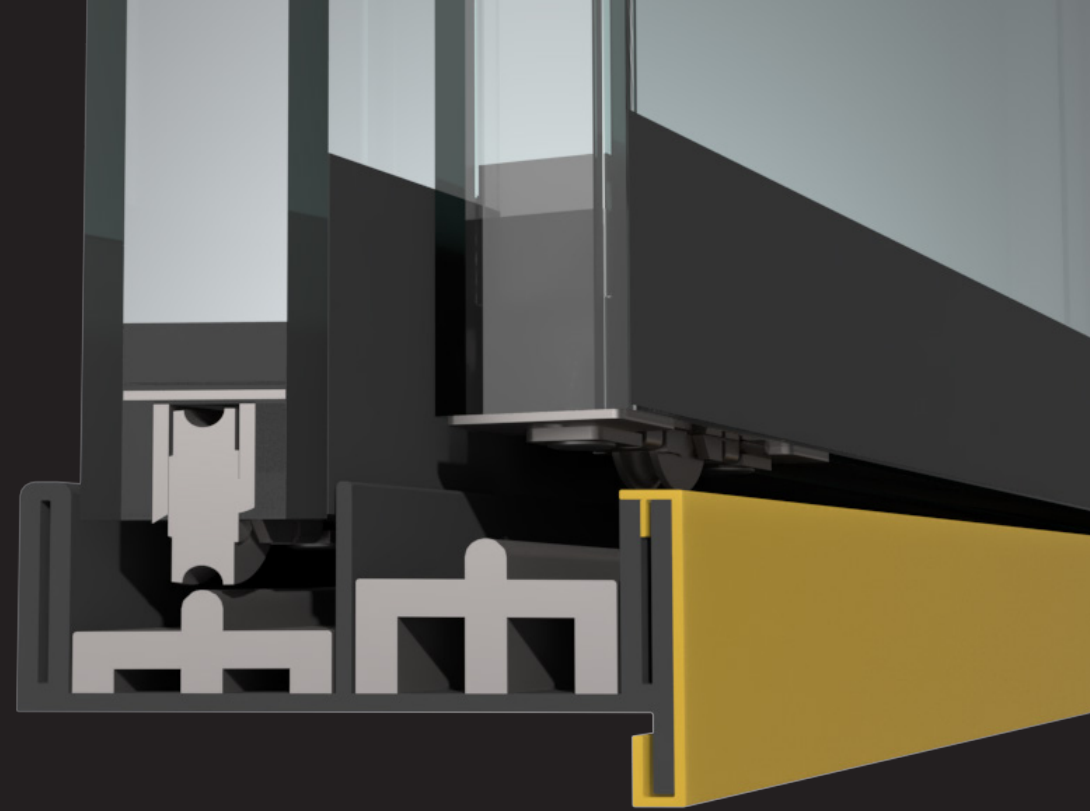

SELF CLOSING SLIDING GLASS DOORS (PU 666-05-00)

with FRAME and transparent ISOVISION insulated glass.

GTB
group

SELF CLOSING FUNCTION simple bottom gravity function

- NO side weights for self-closing doors
- NO door top hanging
- NO self closing mechanism with risk of failure

- YES simple door removing for cleaningjust lift up
- YES simple gravity function

SELF-CLOSING WITH GRAVITY FUNCTION

EASY DRIVE-ON OPENING

SPECIAL PLASTIC FRAME

for refrigerated and heated display cases

YES integrated side soft gaskets

YES plastic bottom rail for rollers with grooves

YES same profile shape (top, bottom and sides)

YES standard grey or black colour

DIGITAL PRINTED GLASS

ISOVISION GLASS DOOR

TRANSPARENT HANDLE

ISOVISION GLASS DOOR

YES transparent ISOVISION glass edge

YES transparent handle

YES U-1,1 W/m²K

YES rollers with grooves

YES digital printed glass

optional accessories:

FRONT DECORATION ALUMINIUM TRIMMING

YES silver anodised like standard