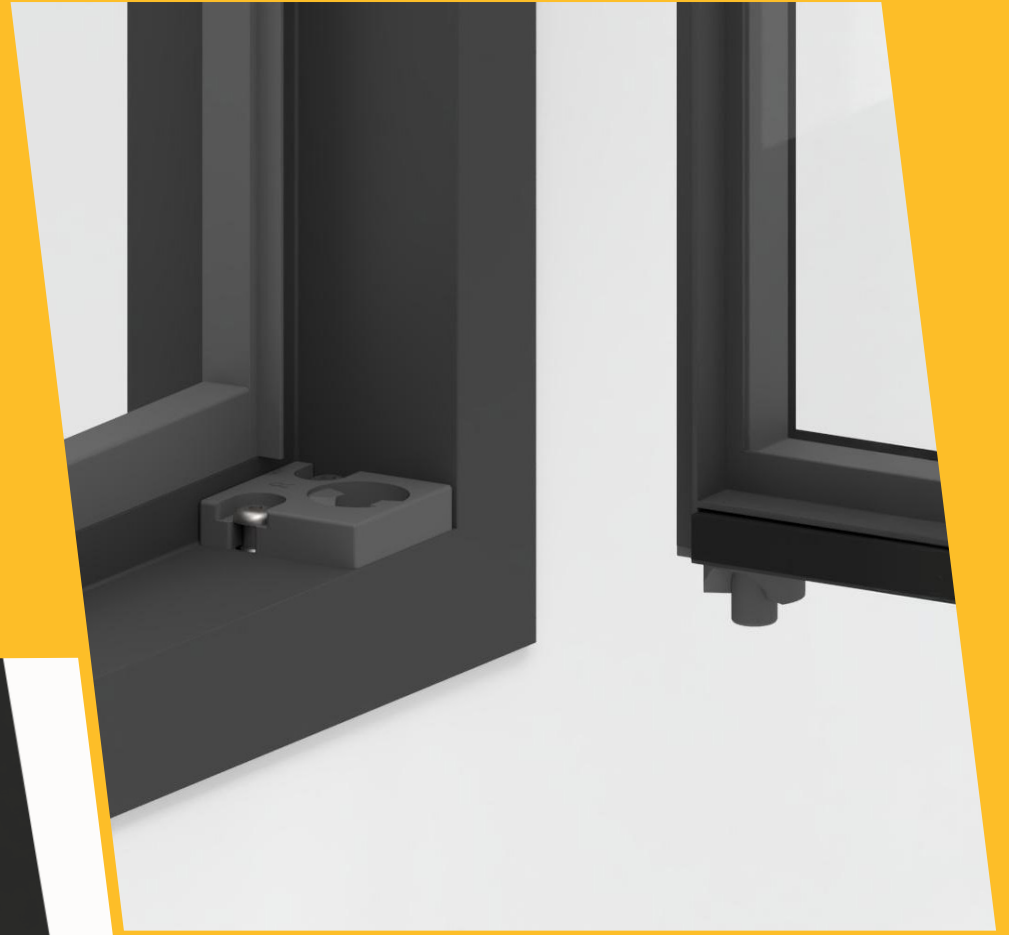

GLASS DOORS WITH FRAMES for COLDROOMS
with transparent **ISOVISION** glass

HINGE GLASS DOORS

- 01 **YES** transparent glass ISOVISION with U - 1,1 W/m2K
- 02 **YES** printed glass or non printed glass with plastic top and bottom decoration
- 03 **YES** self closing hinge
- 04 **YES** hinge with spring pin for simple removing... just lift up.
- 05 **YES** bottom and top gasket with magnet
- 06 **YES** transparent handle

01

transparent glass
with U - 1,1 W/m²K

ISOVISION

sealed in transparent profile,
equipped with a groove
for gasket placement

printed glass
or non printed glass
with plastic top
and bottom decoration

02

03

SELF CLOSING HINGE

HINGE WITH SPRING PIN FOR SIMPLE REMOVING...

JUST LIFT UP

A spring-loaded metal pivot serves for practical toolless door removal and maintenance.

04

05

**BOTTOM
AND TOP
GASKET
WITH
MAGNET**

06 TRANSPARENT HANDLE

UNIQUE PLASTIC FRAME

- 07**YES** simple assembling like toy from Denmark
- 08**YES** simple assembling without tools with „click“ profiles shape for 80mm panel
- 09**YES** transparent rigid vertical columns (glass reinforced) with transparent gaskets
- 10**YES** integrated hinges
- 11**YES** simple disassembling for few days events
- 12**YES** any length thanks to connecting elements