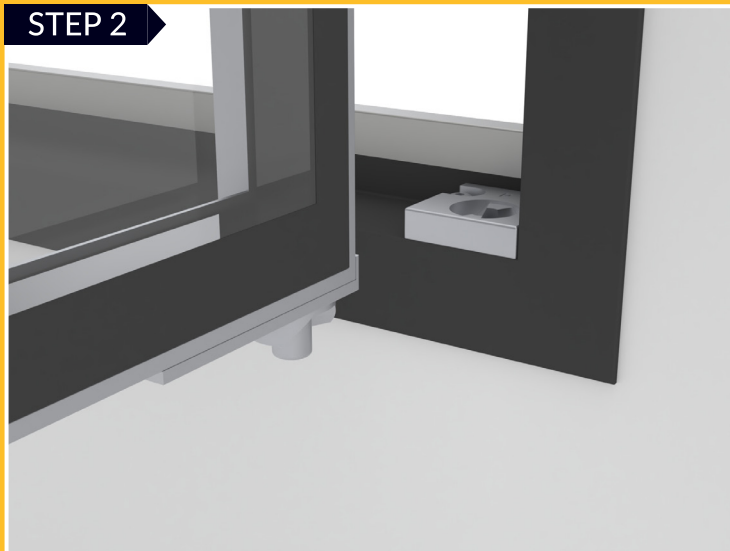

10 INTEGRATED HINGES