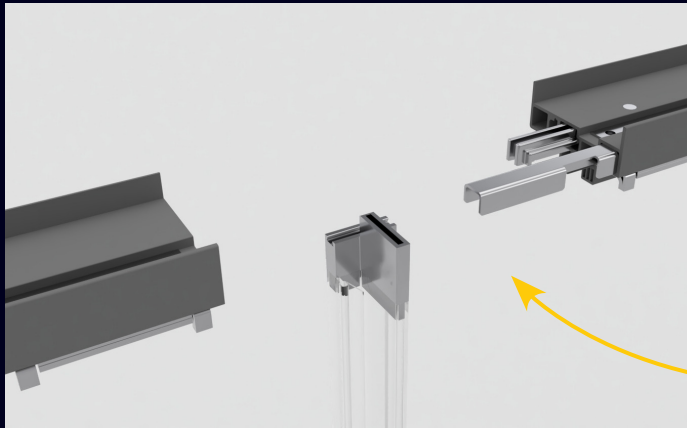

GLASS DOORS WITH FRAMES for COLDROOMS
with transparent **ISOVISION** glass

HINGE GLASS DOORS

- 01 **YES** transparent glass ISOVISION with U - 1,1 W/m2K
- 02 **YES** printed glass or non printed glass with plastic top and bottom decoration
- 03 **YES** self closing hinge
- 04 **YES** hinge with spring pin for simple removing... just lift up.
- 05 **YES** bottom and top gasket with magnet
- 06 **YES** transparent handle

HINGE WITH SPRING PIN FOR SIMPLE REMOVING...

JUST LIFT UP

A spring-loaded metal pivot serves for practical toolless door removal and maintenance.

04

05

**BOTTOM
AND TOP
GASKET
WITH
MAGNET**

06 TRANSPARENT HANDLE

UNIQUE PLASTIC FRAME

- 07**YES** simple assembling like toy from Denmark
- 08**YES** simple assembling without tools with „click“ profiles shape for 80mm panel
- 09**YES** transparent rigid vertical columns (glass reinforced) with transparent gaskets
- 10**YES** integrated hinges
- 11**YES** simple disassembling for few days events
- 12**YES** any length thanks to connecting elements

07 SIMPLE ASSEMBLING

PU643-01-00a

PU643-01-00

08

SIMPLE ASSEMBLING WITHOUT TOOLS
WITH „**CLICK**“ **PROFILES SHAPE** FOR 80MM PANEL

TRANSPARENT RIGID
VERTICAL **COLUMNS**
(GLASS REINFORCED) WITH
TRANSPARENT
GASKETS