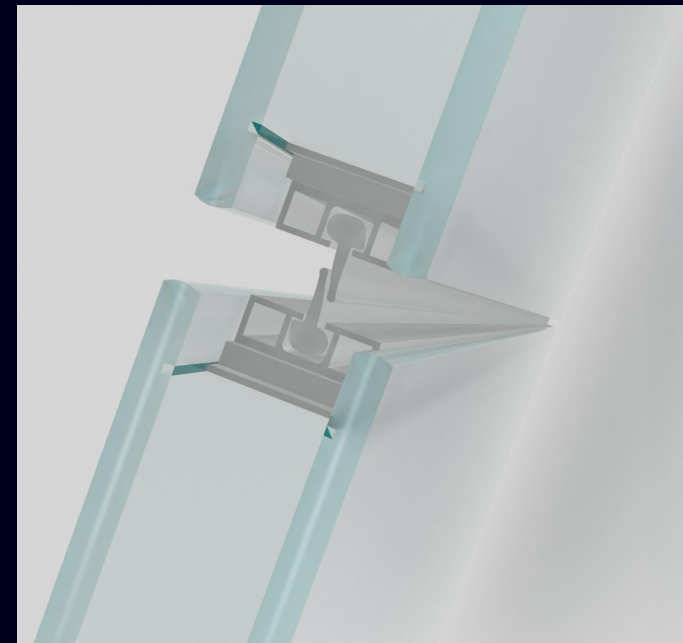

GLASS DOORS WITH FRAMES for COLDROOMS
with transparent **ISOVISION** glass

HINGE GLASS DOORS

- 01 **YES** transparent glass ISOVISION with U - 1,1 W/m2K
- 02 **YES** printed glass or non printed glass with plastic top and bottom decoration
- 03 **YES** self closing hinge
- 04 **YES** hinge with spring pin for simple removing... just lift up.
- 05 **YES** bottom and top gasket with magnet
- 06 **YES** transparent handle

01

transparent glass
with U - 1,1 W/m²K

ISOVISION

sealed in transparent profile,
equipped with a groove
for gasket placement

printed glass
or non printed glass
with plastic top
and bottom decoration

02

03

SELF CLOSING HINGE

HINGE WITH SPRING PIN FOR SIMPLE REMOVING...

JUST LIFT UP

A spring-loaded metal pivot serves for practical toolless door removal and maintenance.

04

05

**BOTTOM
AND TOP
GASKET
WITH
MAGNET**

06 TRANSPARENT HANDLE

UNIQUE PLASTIC FRAME

- 07**YES** simple assembling like toy from Denmark
- 08**YES** simple assembling without tools with „click“ profiles shape for 80mm panel
- 09**YES** transparent rigid vertical columns (glass reinforced) with transparent gaskets
- 10**YES** integrated hinges
- 11**YES** simple disassembling for few days events
- 12**YES** any length thanks to connecting elements