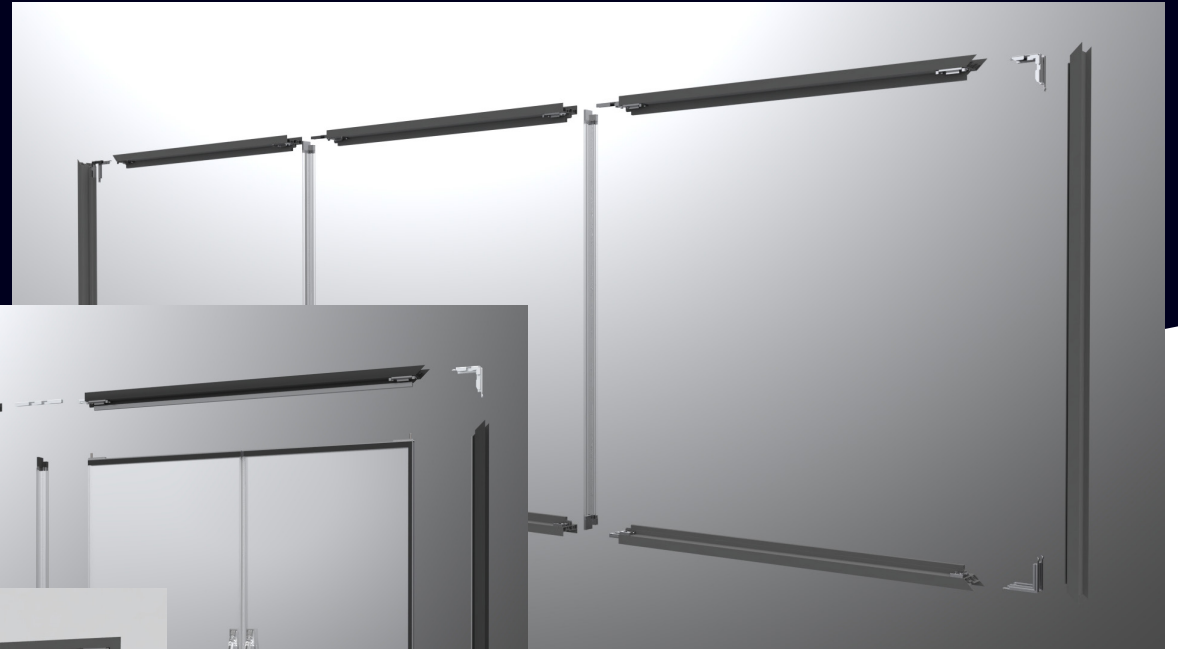

ANY LENGTH THANKS TO CONNECTING ELEMENTS