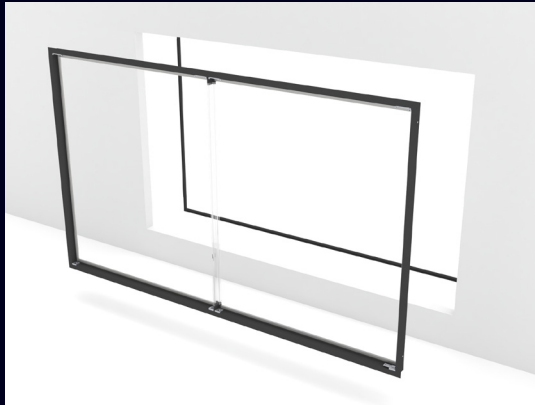

GLASS DOORS WITH FRAMES for COLDROOMS
with transparent **ISOVISION** glass

HINGE GLASS DOORS

- 01 **YES** transparent glass ISOVISION with U - 1,1 W/m2K
- 02 **YES** printed glass or non printed glass with plastic top and bottom decoration
- 03 **YES** self closing hinge
- 04 **YES** hinge with spring pin for simple removing... just lift up.
- 05 **YES** bottom and top gasket with magnet
- 06 **YES** transparent handle

HINGE WITH SPRING PIN FOR SIMPLE REMOVING...

JUST LIFT UP

A spring-loaded metal pivot serves for practical toolless door removal and maintenance.

04

05

**BOTTOM
AND TOP
GASKET
WITH
MAGNET**

06 TRANSPARENT HANDLE

UNIQUE PLASTIC FRAME

- 07**YES** simple assembling like toy from Denmark
- 08**YES** simple assembling without tools with „click“ profiles shape for 80mm panel
- 09**YES** transparent rigid vertical columns (glass reinforced) with transparent gaskets
- 10**YES** integrated hinges
- 11**YES** simple disassembling for few days events
- 12**YES** any length thanks to connecting elements

07 SIMPLE ASSEMBLING

PU643-01-00a

PU643-01-00

08

SIMPLE ASSEMBLING WITHOUT TOOLS
WITH „**CLICK**“ **PROFILES SHAPE** FOR 80MM PANEL

TRANSPARENT RIGID
VERTICAL **COLUMNS**
(GLASS REINFORCED) WITH
TRANSPARENT
GASKETS