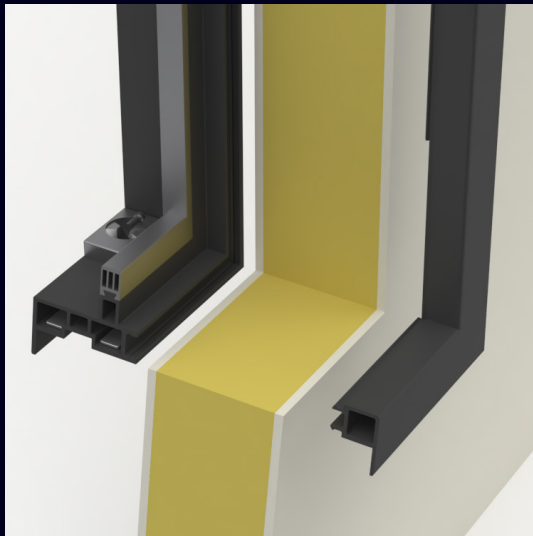

GLASS DOORS WITH FRAMES for COLDROOMS
with transparent **ISOVISION** glass

HINGE GLASS DOORS

- 01 **YES** transparent glass ISOVISION with U - 1,1 W/m2K
- 02 **YES** printed glass or non printed glass with plastic top and bottom decoration
- 03 **YES** self closing hinge
- 04 **YES** hinge with spring pin for simple removing... just lift up.
- 05 **YES** bottom and top gasket with magnet
- 06 **YES** transparent handle

HINGE WITH SPRING PIN FOR SIMPLE REMOVING...

JUST LIFT UP

A spring-loaded metal pivot serves for practical toolless door removal and maintenance.

04

05

**BOTTOM
AND TOP
GASKET
WITH
MAGNET**

06 TRANSPARENT HANDLE

UNIQUE PLASTIC FRAME

- 07**YES** simple assembling like toy from Denmark
- 08**YES** simple assembling without tools with „click“ profiles shape for 80mm panel
- 09**YES** transparent rigid vertical columns (glass reinforced) with transparent gaskets
- 10**YES** integrated hinges
- 11**YES** simple disassembling for few days events
- 12**YES** any length thanks to connecting elements

07 SIMPLE ASSEMBLING

PU643-01-00a

PU643-01-00

08

SIMPLE ASSEMBLING WITHOUT TOOLS
WITH „**CLICK**“ **PROFILES SHAPE** FOR 80MM PANEL

TRANSPARENT RIGID
VERTICAL **COLUMNS**
(GLASS REINFORCED) WITH
TRANSPARENT
GASKETS