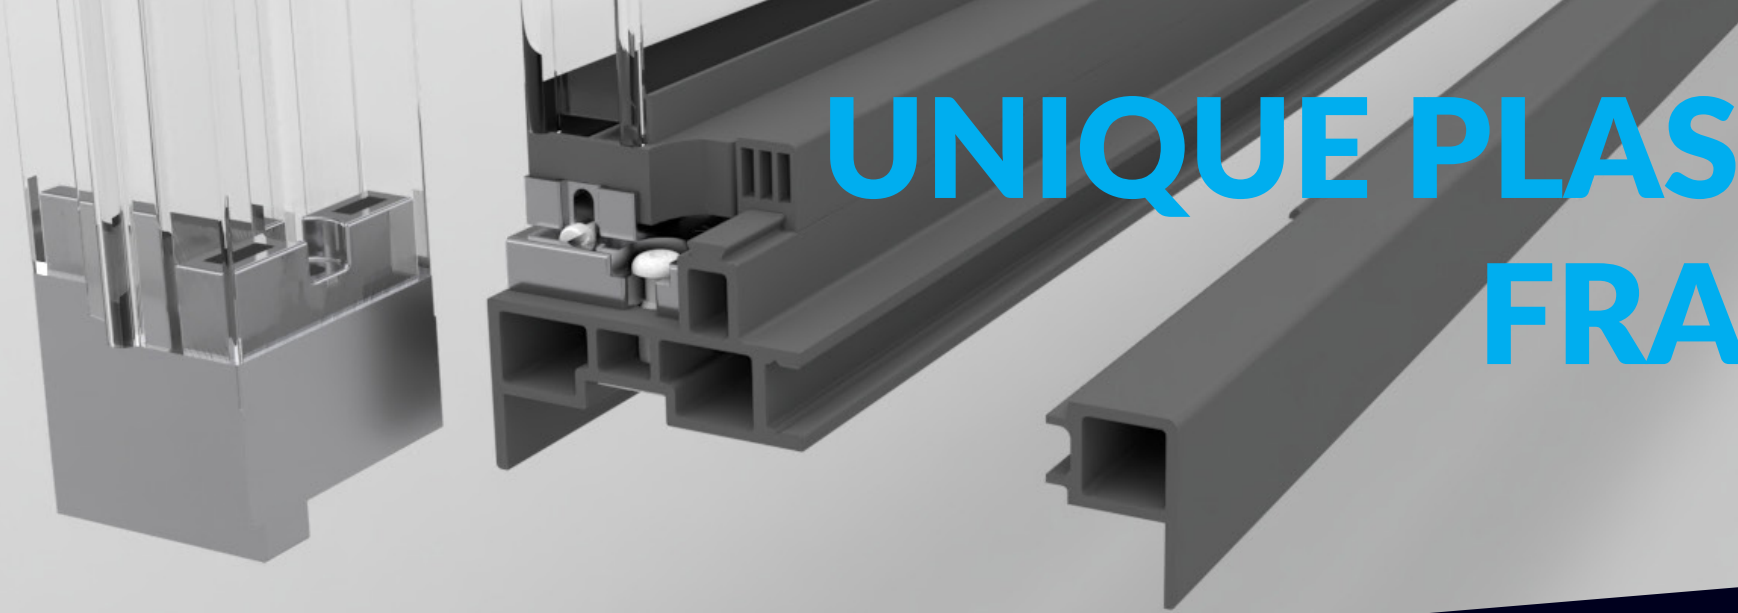

GLASS DOORS WITH FRAMES for COLDROOMS
with transparent **ISOVISION** glass

HINGE GLASS DOORS

- 01 **YES** transparent glass ISOVISION with U - 1,1 W/m2K
- 02 **YES** printed glass or non printed glass with plastic top and bottom decoration
- 03 **YES** self closing hinge
- 04 **YES** hinge with spring pin for simple removing... just lift up.
- 05 **YES** bottom and top gasket with magnet
- 06 **YES** transparent handle

HINGE WITH SPRING PIN FOR SIMPLE REMOVING...

JUST LIFT UP

A spring-loaded metal pivot serves for practical toolless door removal and maintenance.

04

05

**BOTTOM
AND TOP
GASKET
WITH
MAGNET**

06 TRANSPARENT HANDLE

UNIQUE PLASTIC FRAME

- 07**YES** simple assembling like toy from Denmark
- 08**YES** simple assembling without tools with „click“ profiles shape for 80mm panel
- 09**YES** transparent rigid vertical columns (glass reinforced) with transparent gaskets
- 10**YES** integrated hinges
- 11**YES** simple disassembling for few days events
- 12**YES** any length thanks to connecting elements

07 SIMPLE ASSEMBLING

PU643-01-00a

PU643-01-00

08

SIMPLE ASSEMBLING WITHOUT TOOLS
WITH „**CLICK**“ **PROFILES SHAPE** FOR 80MM PANEL

TRANSPARENT RIGID
VERTICAL **COLUMNS**
(GLASS REINFORCED) WITH
TRANSPARENT
GASKETS