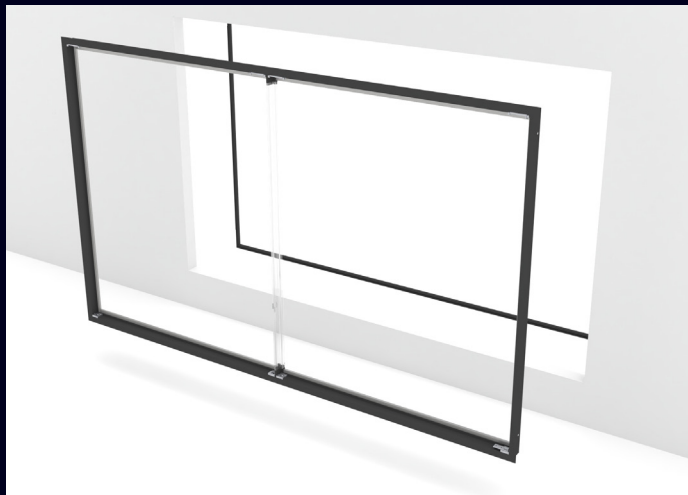

SIMPLE DISASSEMBLING FOR FEW DAYS EVENTS