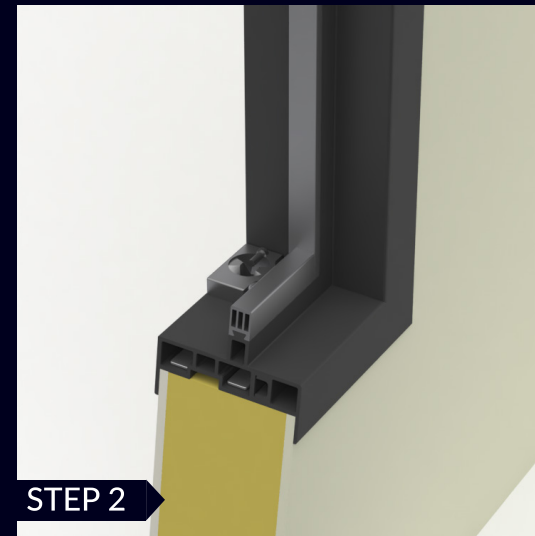

HINGE WITH SPRING PIN FOR SIMPLE REMOVING...

JUST LIFT UP

A spring-loaded metal pivot serves for practical toolless door removal and maintenance.

04

05

**BOTTOM
AND TOP
GASKET
WITH
MAGNET**

06 TRANSPARENT HANDLE

UNIQUE PLASTIC FRAME

- 07**YES** simple assembling like toy from Denmark
- 08**YES** simple assembling without tools with „click“ profiles shape for 80mm panel
- 09**YES** transparent rigid vertical columns (glass reinforced) with transparent gaskets
- 10**YES** integrated hinges
- 11**YES** simple disassembling for few days events
- 12**YES** any length thanks to connecting elements

07 SIMPLE ASSEMBLING

PU643-01-00a

PU643-01-00

08

SIMPLE ASSEMBLING WITHOUT TOOLS
WITH „**CLICK**“ **PROFILES SHAPE** FOR 80MM PANEL

TRANSPARENT RIGID
VERTICAL **COLUMNS**
(GLASS REINFORCED) WITH
TRANSPARENT
GASKETS