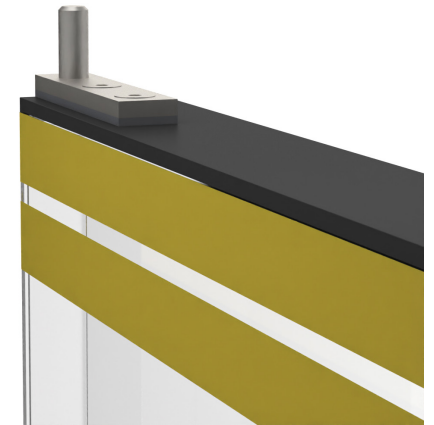

GLASS DOORS WITH FRAMES for COLDROOMS
with transparent **ISOVISION** glass

HINGE GLASS DOORS

- 01 **YES** transparent glass ISOVISION with U - 1,1 W/m2K
- 02 **YES** printed glass or non printed glass with plastic top and bottom decoration
- 03 **YES** self closing hinge
- 04 **YES** hinge with spring pin for simple removing... just lift up.
- 05 **YES** bottom and top gasket with magnet
- 06 **YES** transparent handle

01

transparent glass
with U - 1,1 W/m²K

ISOVISION

sealed in transparent profile,
equipped with a groove
for gasket placement

printed glass
or non printed glass
with plastic top
and bottom decoration

02

03

SELF CLOSING HINGE

HINGE WITH SPRING PIN FOR SIMPLE REMOVING...

JUST LIFT UP

A spring-loaded metal pivot serves for practical toolless door removal and maintenance.

04

05

**BOTTOM
AND TOP
GASKET
WITH
MAGNET**

06 TRANSPARENT HANDLE

UNIQUE PLASTIC FRAME

- 07**YES** simple assembling like toy from Denmark
- 08**YES** simple assembling without tools with „click“ profiles shape for 80mm panel
- 09**YES** transparent rigid vertical columns (glass reinforced) with transparent gaskets
- 10**YES** integrated hinges
- 11**YES** simple disassembling for few days events
- 12**YES** any length thanks to connecting elements