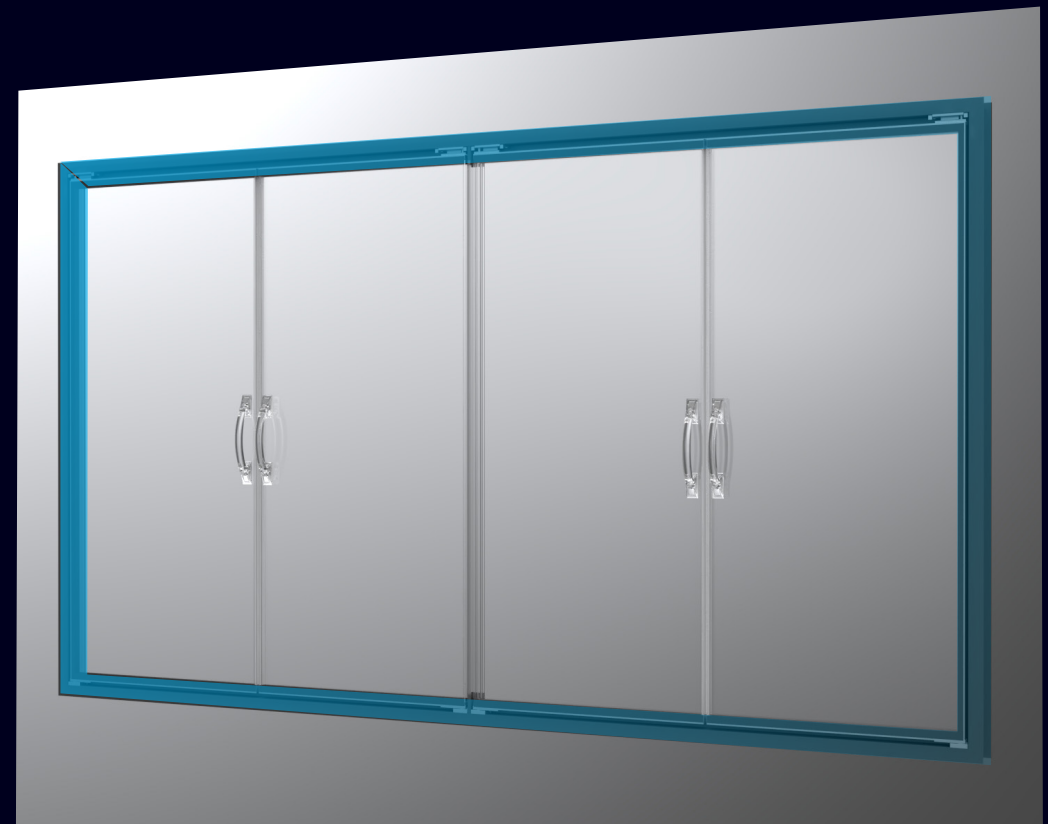

GLASS DOORS WITH FRAMES for COLDROOMS
with transparent **ISOVISION** glass

HINGE GLASS DOORS

- 01 **YES** transparent glass ISOVISION with U - 1,1 W/m2K
- 02 **YES** printed glass or non printed glass with plastic top and bottom decoration
- 03 **YES** self closing hinge
- 04 **YES** hinge with spring pin for simple removing... just lift up.
- 05 **YES** bottom and top gasket with magnet
- 06 **YES** transparent handle

HINGE WITH SPRING PIN FOR SIMPLE REMOVING...

JUST LIFT UP

A spring-loaded metal pivot serves for practical toolless door removal and maintenance.

04

05

**BOTTOM
AND TOP
GASKET
WITH
MAGNET**

06 TRANSPARENT HANDLE

UNIQUE PLASTIC FRAME

- 07**YES** simple assembling like toy from Denmark
- 08**YES** simple assembling without tools with „click“ profiles shape for 80mm panel
- 09**YES** transparent rigid vertical columns (glass reinforced) with transparent gaskets
- 10**YES** integrated hinges
- 11**YES** simple disassembling for few days events
- 12**YES** any length thanks to connecting elements

07 SIMPLE ASSEMBLING

PU643-01-00a

PU643-01-00

08

SIMPLE ASSEMBLING WITHOUT TOOLS
WITH „**CLICK**“ **PROFILES SHAPE** FOR 80MM PANEL

TRANSPARENT RIGID
VERTICAL **COLUMNS**
(GLASS REINFORCED) WITH
TRANSPARENT
GASKETS