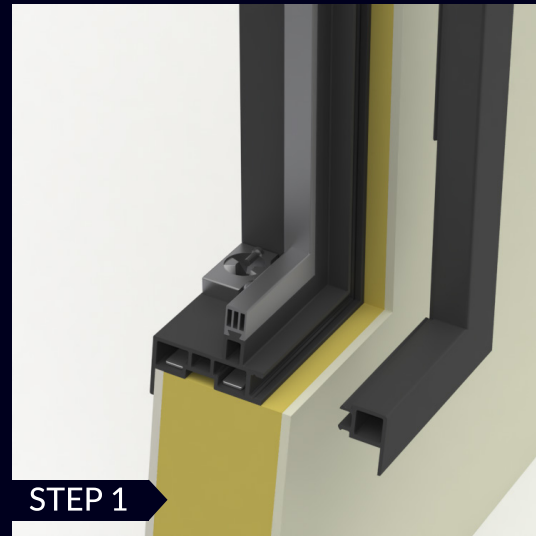

HINGE WITH SPRING PIN FOR SIMPLE REMOVING...

JUST LIFT UP

A spring-loaded metal pivot serves for practical toolless door removal and maintenance.

04

05

**BOTTOM
AND TOP
GASKET
WITH
MAGNET**

06 TRANSPARENT HANDLE

UNIQUE PLASTIC FRAME

- 07**YES** simple assembling like toy from Denmark
- 08**YES** simple assembling without tools with „click“ profiles shape for 80mm panel
- 09**YES** transparent rigid vertical columns (glass reinforced) with transparent gaskets
- 10**YES** integrated hinges
- 11**YES** simple disassembling for few days events
- 12**YES** any length thanks to connecting elements

07 SIMPLE ASSEMBLING

PU643-01-00a

PU643-01-00

08

SIMPLE ASSEMBLING WITHOUT TOOLS
WITH „**CLICK**“ **PROFILES SHAPE** FOR 80MM PANEL

TRANSPARENT RIGID
VERTICAL **COLUMNS**
(GLASS REINFORCED) WITH
TRANSPARENT
GASKETS