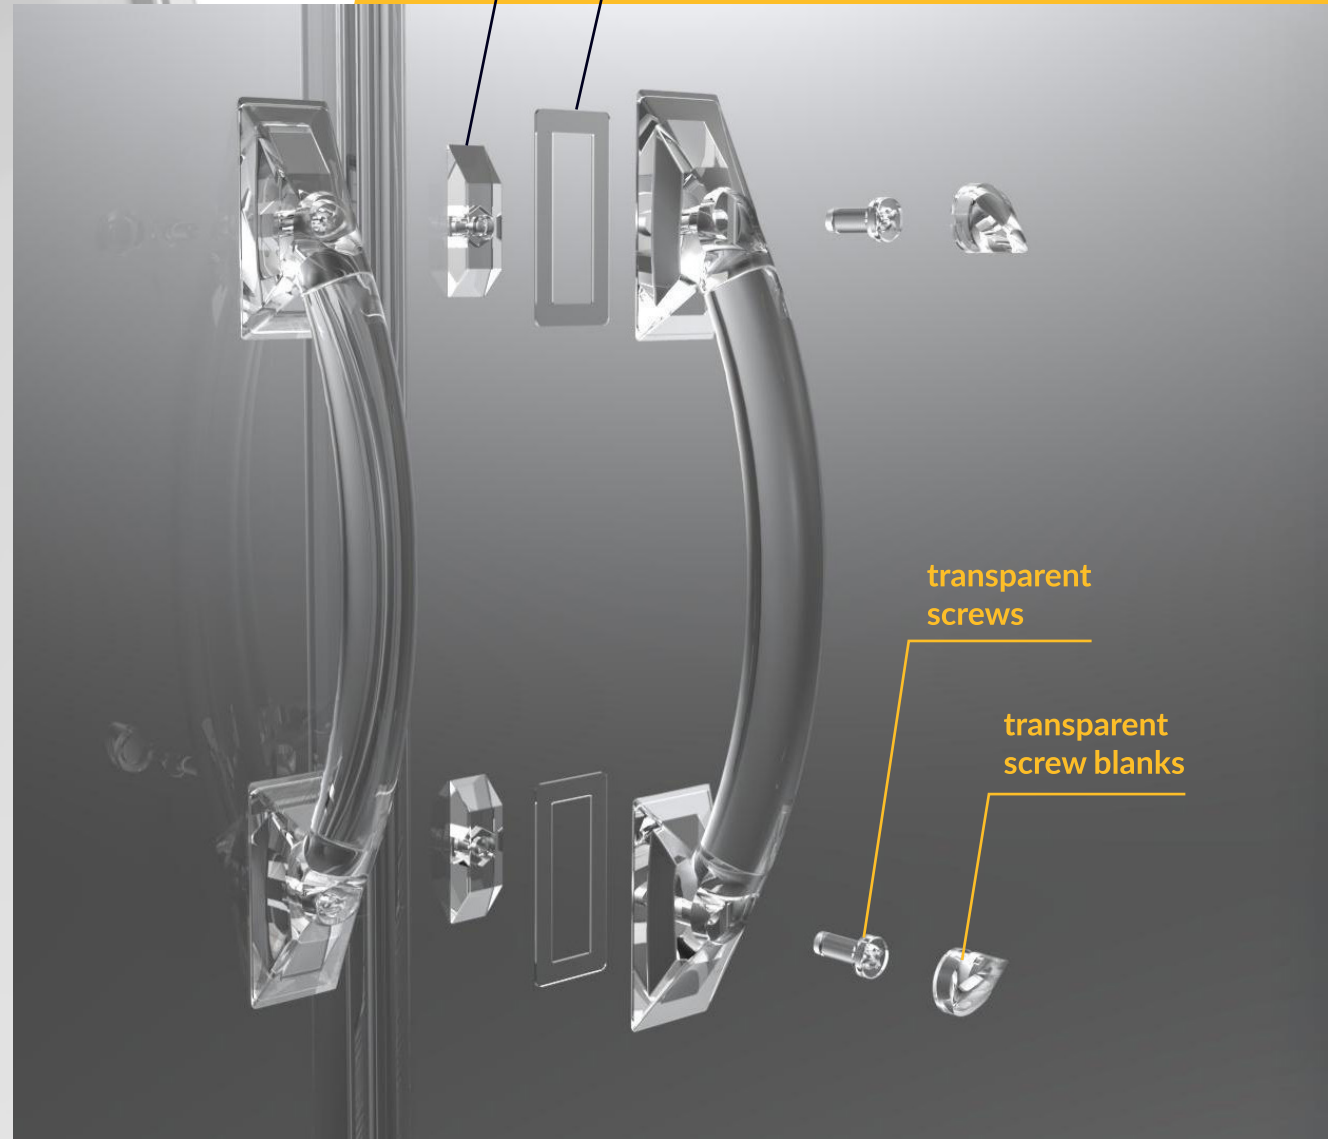

01

transparent glass
with U - 1,1 W/m²K

ISOVISION

sealed in transparent profile,
equipped with a groove
for gasket placement

printed glass
or non printed glass
with plastic top
and bottom decoration

02

03

SELF CLOSING HINGE

HINGE WITH SPRING PIN FOR SIMPLE REMOVING...

JUST LIFT UP

A spring-loaded metal pivot serves for practical toolless door removal and maintenance.

04

05

**BOTTOM
AND TOP
GASKET
WITH
MAGNET**

06 TRANSPARENT HANDLE

UNIQUE PLASTIC FRAME

- 07**YES** simple assembling like toy from Denmark
- 08**YES** simple assembling without tools with „click“ profiles shape for 80mm panel
- 09**YES** transparent rigid vertical columns (glass reinforced) with transparent gaskets
- 10**YES** integrated hinges
- 11**YES** simple disassembling for few days events
- 12**YES** any length thanks to connecting elements

07 SIMPLE ASSEMBLING

PU643-01-00a

PU643-01-00

08

SIMPLE ASSEMBLING WITHOUT TOOLS
WITH „**CLICK**“ **PROFILES SHAPE** FOR 80MM PANEL

TRANSPARENT RIGID
VERTICAL **COLUMNS**
(GLASS REINFORCED) WITH
TRANSPARENT
GASKETS